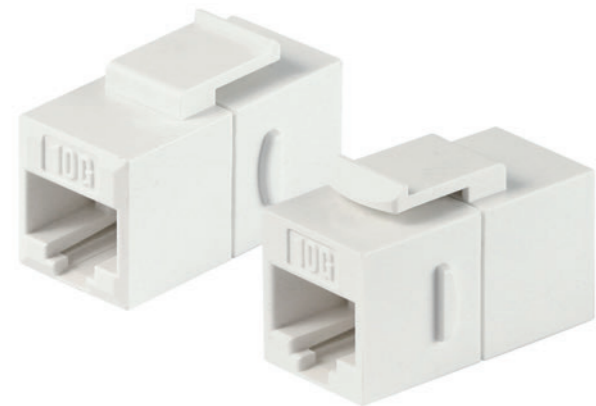

Headroom: 3.2 dB (NEXT 36-45)
Test Limit: TIA Cat 6A Channel

➤ Cat.6A Die Casting Coupler

- Zinc alloy die-casting.
- Available for snapping into 24 ports panel.
- Standard RJ45 female to female adapter.
- It provides extension solution.
- Ideal for feed through/panel applications.

➤ Cat.6A Shielded Coupler

- Fully shielded.
- Available for snapping into 24 ports panel.
- Standard RJ45 female to female adapter.
- It provides extension solution.
- Ideal for feed through/panel applications.

➤ Cat.6A Unshielded Coupler

- Available for snapping into 24 ports panel.
- Standard RJ45 female to female adapter.
- It provides extension solution.
- Ideal for feed through/panel applications.

Headroom: 7.7 dB (NEXT 36-78)
Test Limit: TIA Cat 6A Channel

➤ Cat.6A STP Modular Plug & Cat.6A Patch Cord

- Providing more headroom for Cat.6 Connecting Hardware performance.
- Specially for EMI & EMC requirements.
- Using together with Telebox plug cover(ex: SR01XX) for identification and latch protection.