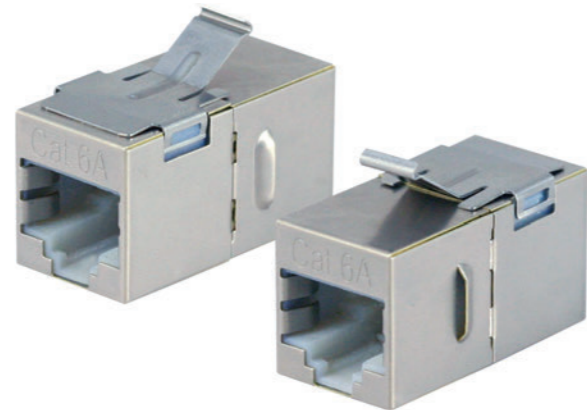

Headroom: 3.2 dB (NEXT 36-45)
Test Limit: TIA Cat 6A Channel

➤ Cat.6A Die Casting Coupler

- Zinc alloy die-casting.
- Available for snapping into 24 ports panel.
- Standard RJ45 female to female adapter.
- It provides extension solution.
- Ideal for feed through/panel applications.

➤ Cat.6A Shielded Coupler

- Fully shielded.
- Available for snapping into 24 ports panel.
- Standard RJ45 female to female adapter.
- It provides extension solution.
- Ideal for feed through/panel applications.

➤ Cat.6A Unshielded Coupler

- Available for snapping into 24 ports panel.
- Standard RJ45 female to female adapter.
- It provides extension solution.
- Ideal for feed through/panel applications.

Headroom: 7.7 dB (NEXT 36-78)
Test Limit: TIA Cat 6A Channel

➤ Cat.6A STP Modular Plug & Cat.6A Patch Cord

- Providing more headroom for Cat.6 Connecting Hardware performance.
- Specially for EMI & EMC requirements.
- Using together with Telebox plug cover(ex: SR01XX) for identification and latch protection.