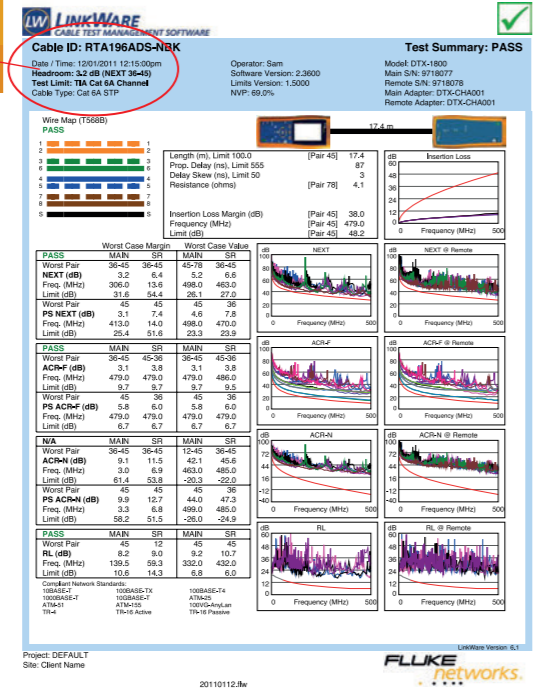

Headroom: 3.2 dB (NEXT 36-45)
Test Limit: TIA Cat 6A Channel

➤ Cat.6A Die Casting Coupler

- Zinc alloy die-casting.
- Available for snapping into 24 ports panel.
- Standard RJ45 female to female adapter.
- It provides extension solution.
- Ideal for feed through/panel applications.