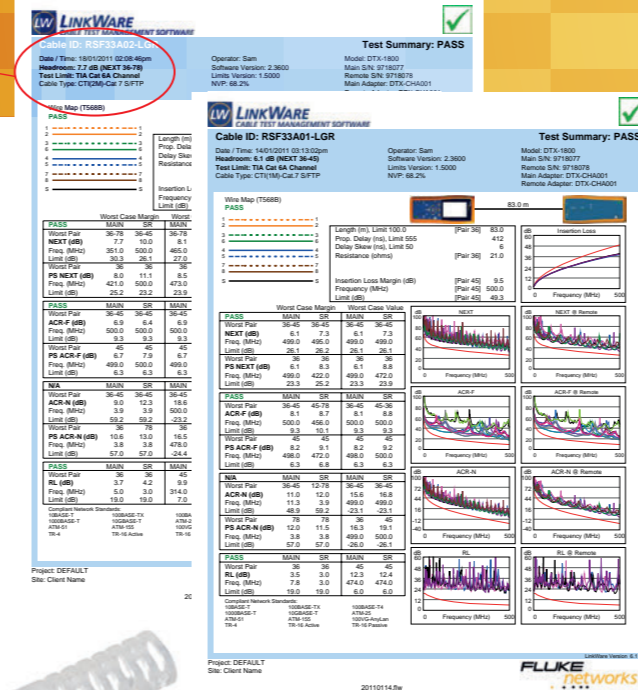

Headroom: 7.7 dB (NEXT 36-78)
Test Limit: TIA Cat 6A Channel