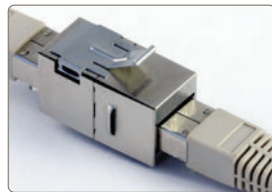

Headroom: 3.2 dB (NEXT 36-45)
Test Limit: TIA Cat 6A Channel

➤ Cat.6A Die Casting Coupler

- Zinc alloy die-casting.
- Available for snapping into 24 ports panel.
- Standard RJ45 female to female adapter.
- It provides extension solution.
- Ideal for feed through/panel applications.

➤ Cat.6A Shielded Coupler

- Fully shielded.
- Available for snapping into 24 ports panel.
- Standard RJ45 female to female adapter.
- It provides extension solution.
- Ideal for feed through/panel applications.

➤ Cat.6A Unshielded Coupler

- Available for snapping into 24 ports panel.
- Standard RJ45 female to female adapter.
- It provides extension solution.
- Ideal for feed through/panel applications.

Headroom: 7.7 dB (NEXT 36-78)
Test Limit: TIA Cat 6A Channel

➤ Cat.6A STP Modular Plug & Cat.6A Patch Cord

- Providing more headroom for Cat.6 Connecting Hardware performance.
- Specially for EMI & EMC requirements.
- Using together with Telebox plug cover(ex: SR01XX) for identification and latch protection.