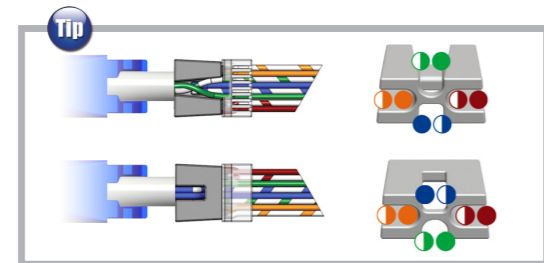

Cat.6A Connecting Hardware Industrial Field Plug

TA34-BXX

Multiple applications.
Available for harsh environment.

Cat.6A Connecting Hardware 90° Shielded Keystone Jack

TB97A2Sx

Cat.6A Unshielded 180° Keystone Jack

TB916AUx

Cat.6A Modular Plug / Cat.6A Component Patch Cord

TA336A-DS/TA336A-DU

Patented metalized organizer to Cat.6/Cat.6A component performance.

- Highest performance, most stable on the target.
- Geometry for crosstalk reduction.
- Elegant shape with multiple colors.