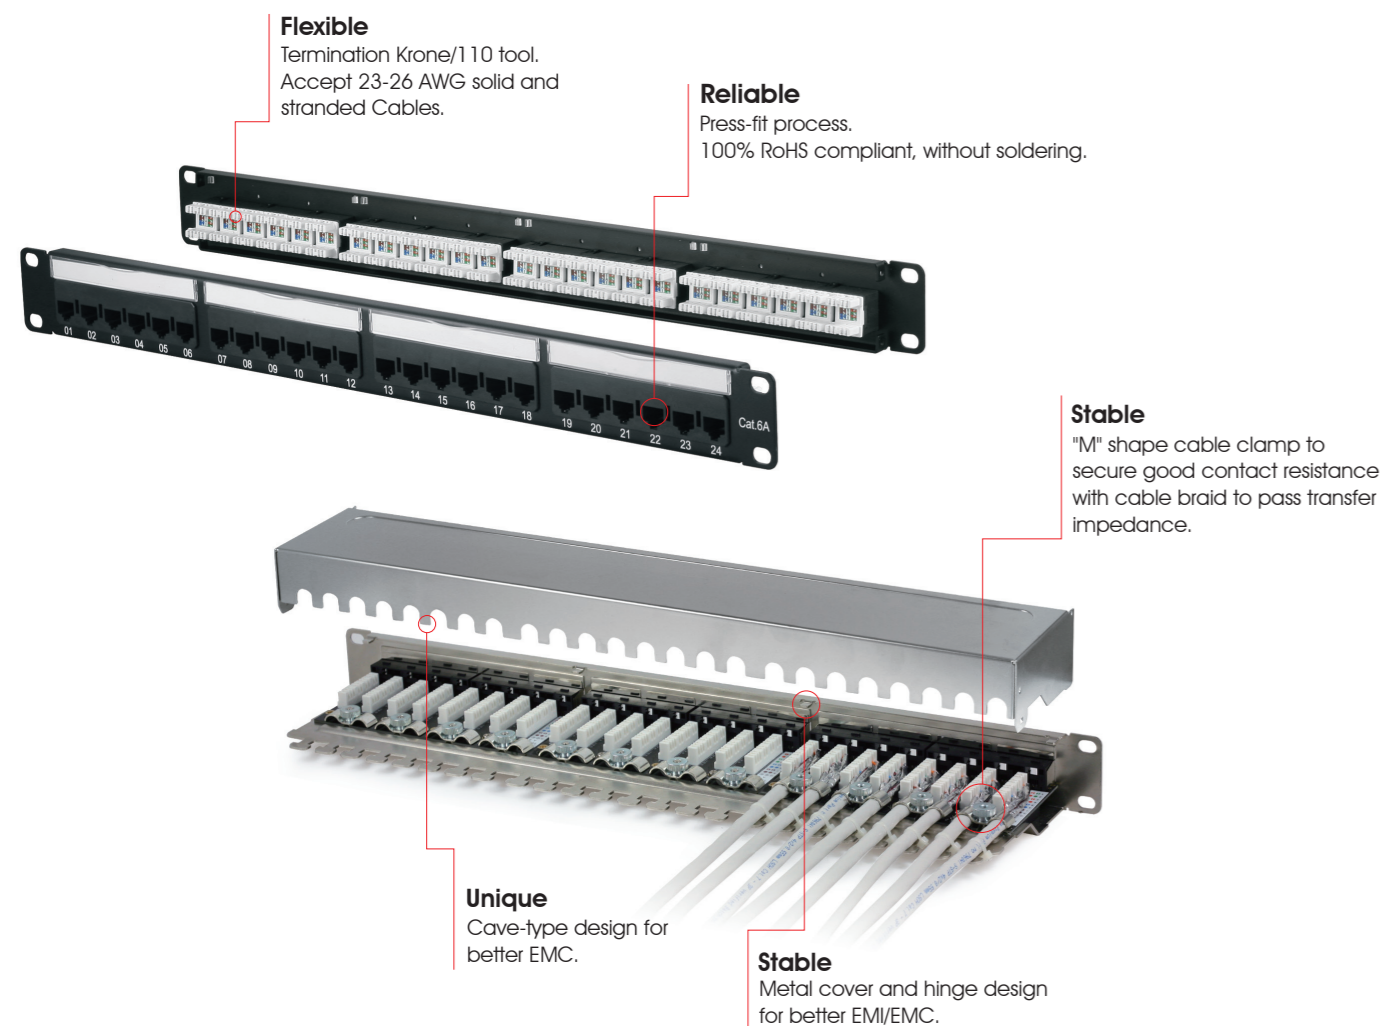

Class E_A / Cat.6A 1U/0.5U Patch Panel
JB246AUC/LA246ASx

▶ LB246ASx

▶ MLB246ASx

▶ MLB246AUx

Class E_A / Cat.6A Coupler
TB6968XX/TB196BXX

- Slim and compact, available for high density patch panel.
- Provide excellent headroom for NEXT.

Cat.6A Connecting Hardware Industrial Field Plug

TA34-BXX

Multiple applications.
Available for harsh environment.

Cat.6A Connecting Hardware 90° Shielded Keystone Jack

TB97A2Sx

Cat.6A Unshielded 180° Keystone Jack

TB916AUx

Cat.6A Modular Plug / Cat.6A Component Patch Cord

TA336A-DS/TA336A-DU

Patented metalized organizer to Cat.6/Cat.6A component performance.

- Highest performance, most stable on the target.
- Geometry for crosstalk reduction.
- Elegant shape with multiple colors.