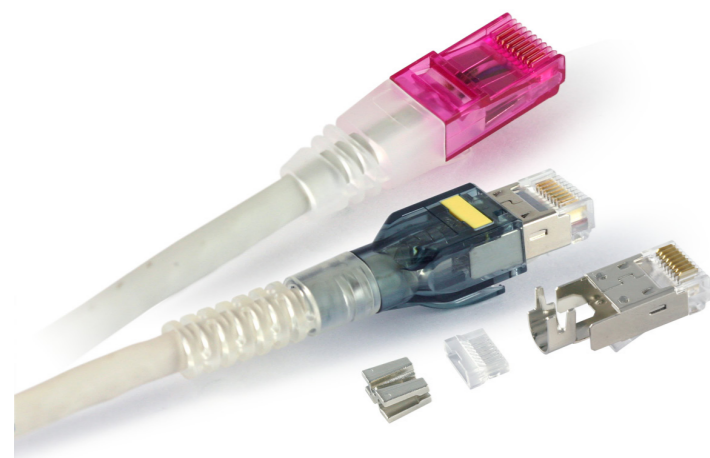

Class E_A / Cat.6A 1U/0.5U Patch Panel
JB246AUC/LA246ASx

▶ LB246ASx

▶ MLB246ASx

▶ MLB246AUx

Class E_A / Cat.6A Coupler
TB6968XX/TB196BXX

- Slim and compact, available for high density patch panel.
- Provide excellent headroom for NEXT.

Cat.6A Connecting Hardware Industrial Field Plug

TA34-BXX

Multiple applications.
Available for harsh environment.

Cat.6A Connecting Hardware 90° Shielded Keystone Jack

TB97A2Sx

Cat.6A Unshielded 180° Keystone Jack

TB916AUx

Cat.6A Modular Plug / Cat.6A Component Patch Cord

TA336A-DS/TA336A-DU

Patented metalized organizer to Cat.6/Cat.6A component performance.

- Highest performance, most stable on the target.
- Geometry for crosstalk reduction.
- Elegant shape with multiple colors.