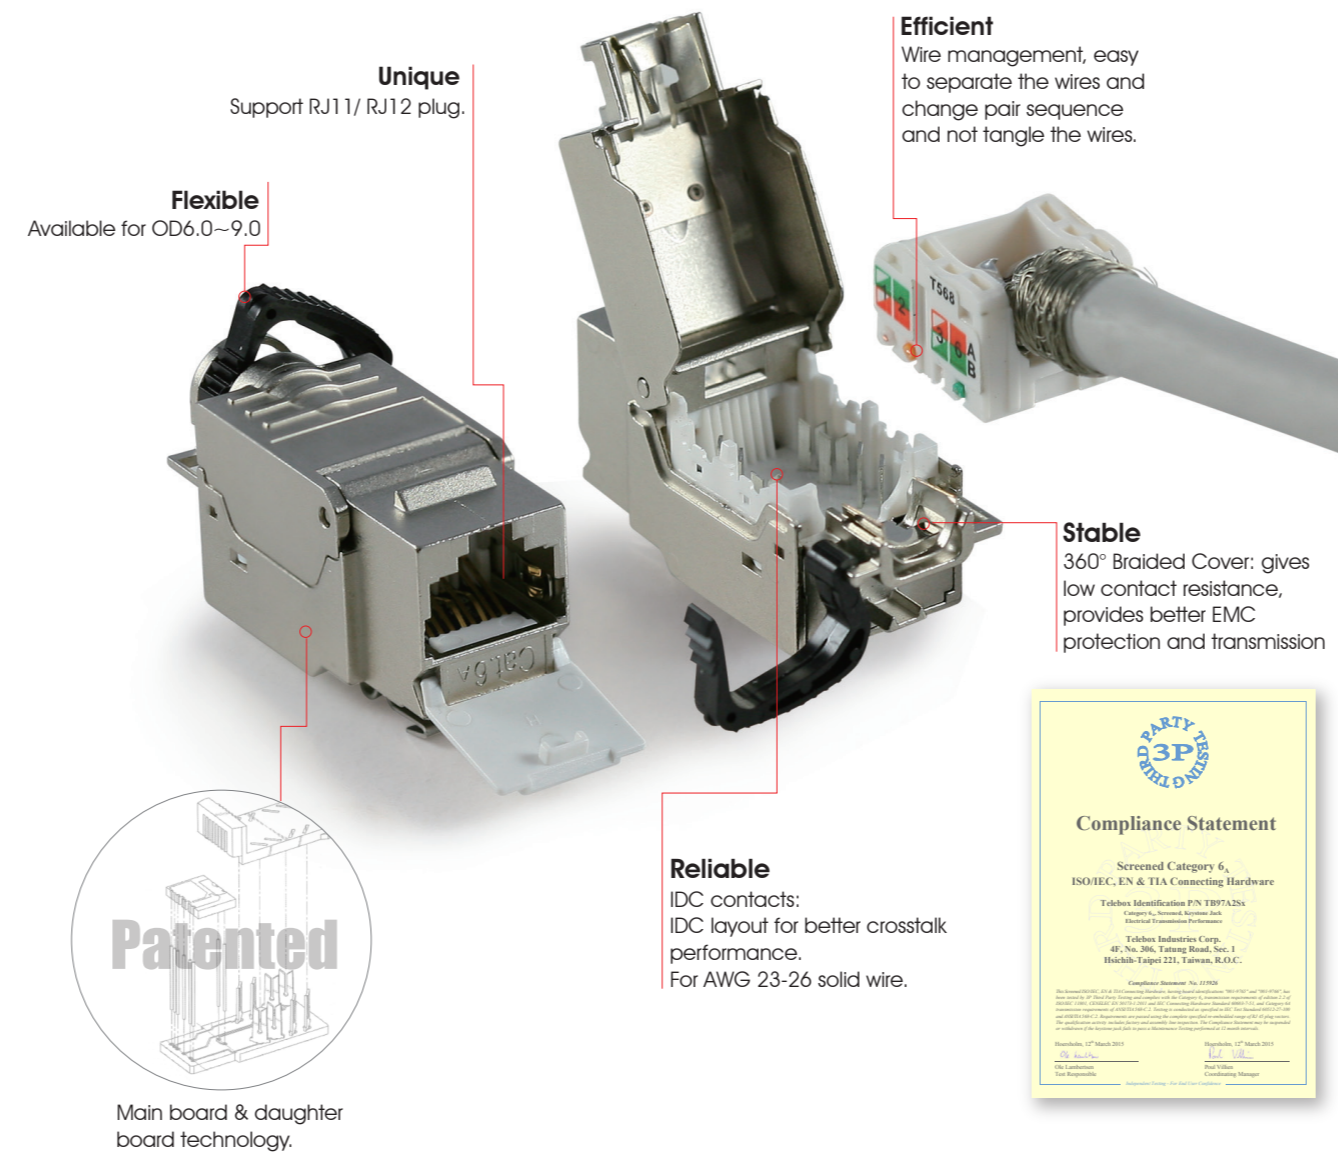

Class E_A / Cat.6A 1U/0.5U Patch Panel
JB246AUC/LA246ASx

▶ LB246ASx

▶ MLB246ASx

▶ MLB246AUx

Class E_A / Cat.6A Coupler
TB6968XX/TB196BXX

- Slim and compact, available for high density patch panel.
- Provide excellent headroom for NEXT.

Cat.6A Connecting Hardware Industrial Field Plug

TA34-BXX

Multiple applications.
Available for harsh environment.

Cat.6A Connecting Hardware 90° Shielded Keystone Jack

TB97A2Sx

Cat.6A Unshielded 180° Keystone Jack

TB916AUx

Cat.6A Modular Plug / Cat.6A Component Patch Cord

TA336A-DS/TA336A-DU

Patented metalized organizer to Cat.6/Cat.6A component performance.

- Highest performance, most stable on the target.
- Geometry for crosstalk reduction.
- Elegant shape with multiple colors.