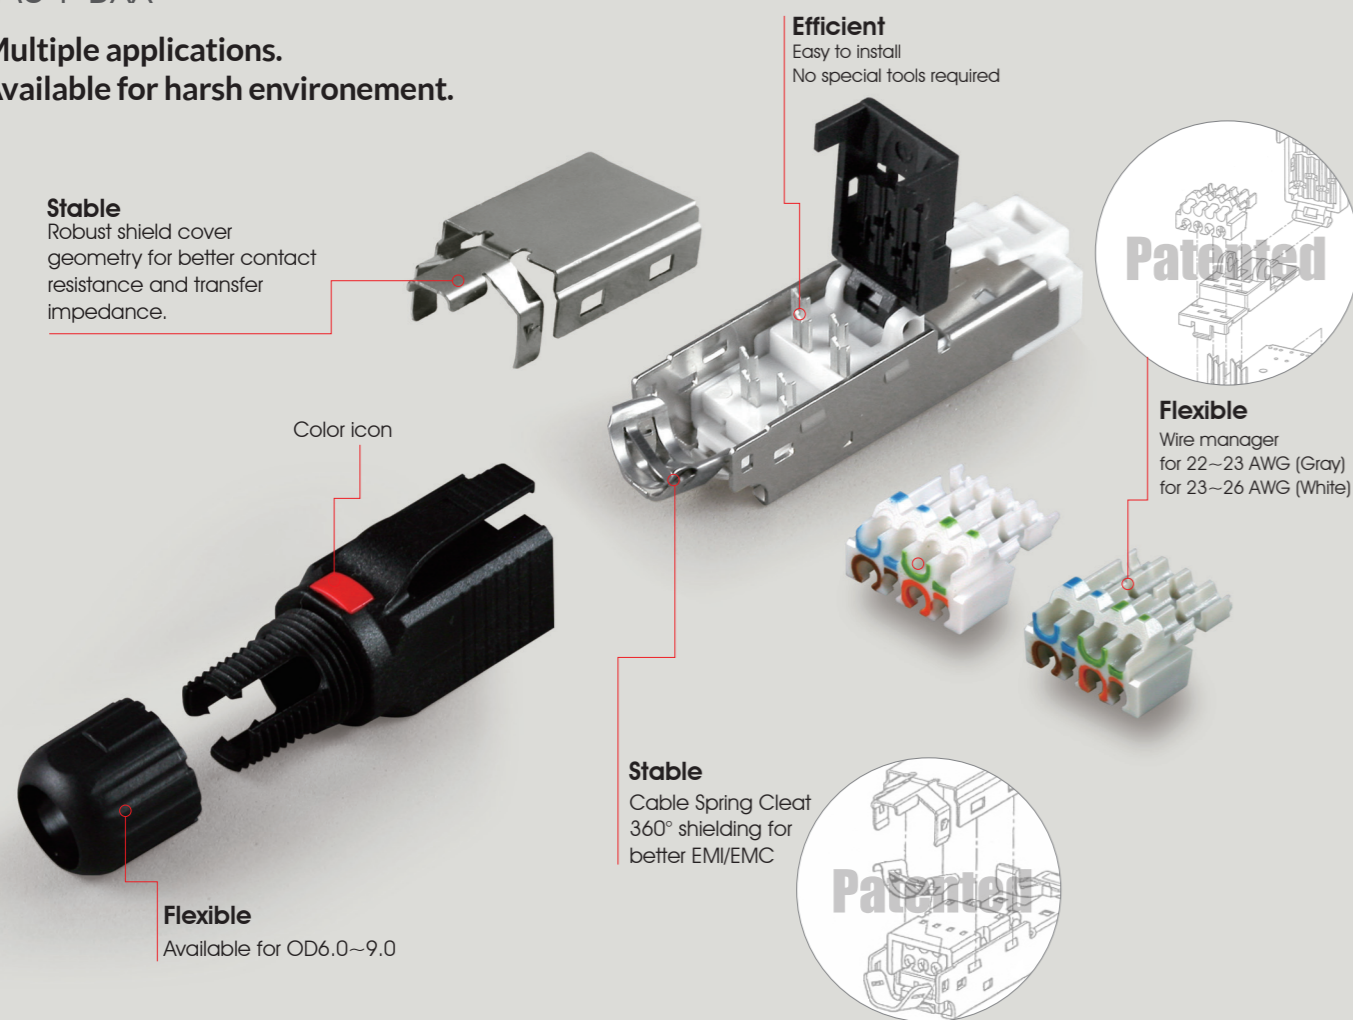

Class E_A / Cat.6A 1U/0.5U Patch Panel
JB246AUC/LA246ASx

▶ LB246ASx

▶ MLB246ASx

▶ MLB246AUx

Class E_A / Cat.6A Coupler
TB6968XX/TB196BXX

- Slim and compact, available for high density patch panel.
- Provide excellent headroom for NEXT.

Cat.6A Connecting Hardware Industrial Field Plug

TA34-BXX

Multiple applications.
Available for harsh environment.

Cat.6A Connecting Hardware 90° Shielded Keystone Jack

TB97A2Sx

Cat.6A Unshielded 180° Keystone Jack

TB916AUx

Cat.6A Modular Plug / Cat.6A Component Patch Cord

TA336A-DS/TA336A-DU

Patented metalized organizer to Cat.6/Cat.6A component performance.

- Highest performance, most stable on the target.
- Geometry for crosstalk reduction.
- Elegant shape with multiple colors.