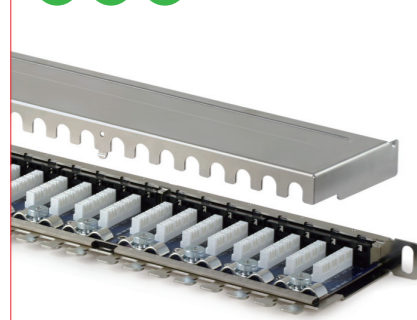

Class E_A / Cat.6A 1U/0.5U Patch Panel
JB246AUC/LA246ASx

▶ LB246ASx

▶ MLB246ASx

▶ MLB246AUx

Class E_A / Cat.6A Coupler
TB6968XX/TB196BXX

- Slim and compact, available for high density patch panel.
- Provide excellent headroom for NEXT.

Cat.6A Connecting Hardware Industrial Field Plug

TA34-BXX

Multiple applications.
Available for harsh environment.

Cat.6A Connecting Hardware 90° Shielded Keystone Jack

TB97A2Sx

Cat.6A Unshielded 180° Keystone Jack

TB916AUx

Cat.6A Modular Plug / Cat.6A Component Patch Cord

TA336A-DS/TA336A-DU

Patented metalized organizer to Cat.6/Cat.6A component performance.

- Highest performance, most stable on the target.
- Geometry for crosstalk reduction.
- Elegant shape with multiple colors.