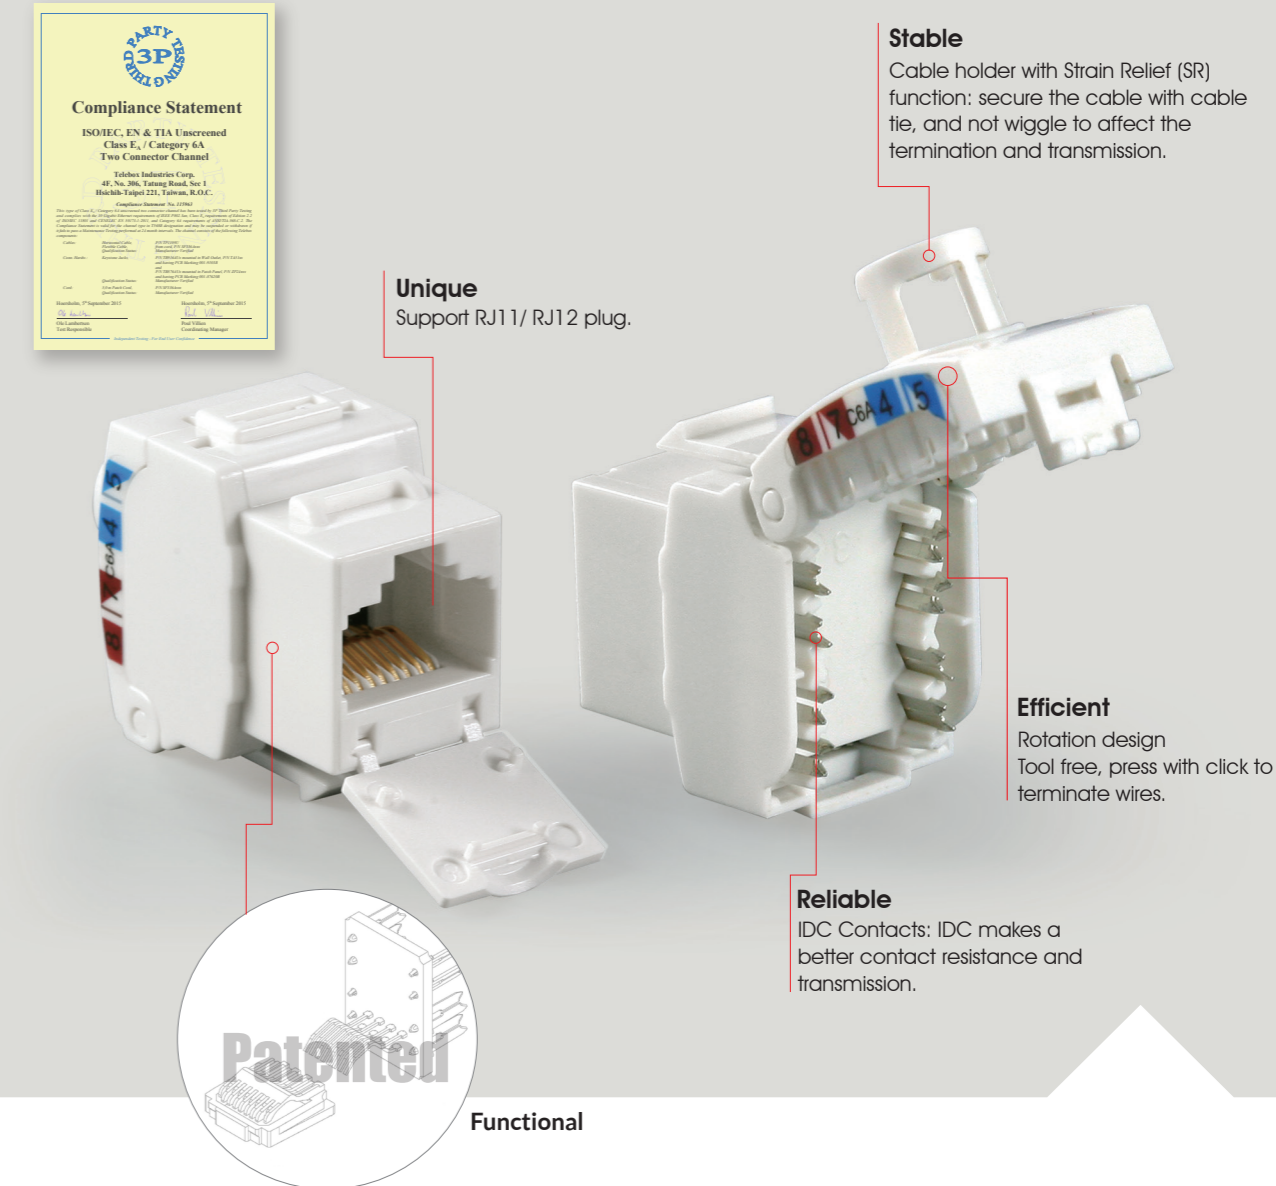

Class E_A / Cat.6A 1U/0.5U Patch Panel
JB246AUC/LA246ASx

▶ LB246ASx

▶ MLB246ASx

▶ MLB246AUx

Class E_A / Cat.6A Coupler
TB6968XX/TB196BXX

- Slim and compact, available for high density patch panel.
- Provide excellent headroom for NEXT.

Cat.6A Connecting Hardware Industrial Field Plug

TA34-BXX

Multiple applications.
Available for harsh environment.

Cat.6A Connecting Hardware 90° Shielded Keystone Jack

TB97A2Sx

Cat.6A Unshielded 180° Keystone Jack

TB916AUx

Cat.6A Modular Plug / Cat.6A Component Patch Cord

TA336A-DS/TA336A-DU

Patented metalized organizer to Cat.6/Cat.6A component performance.

- Highest performance, most stable on the target.
- Geometry for crosstalk reduction.
- Elegant shape with multiple colors.