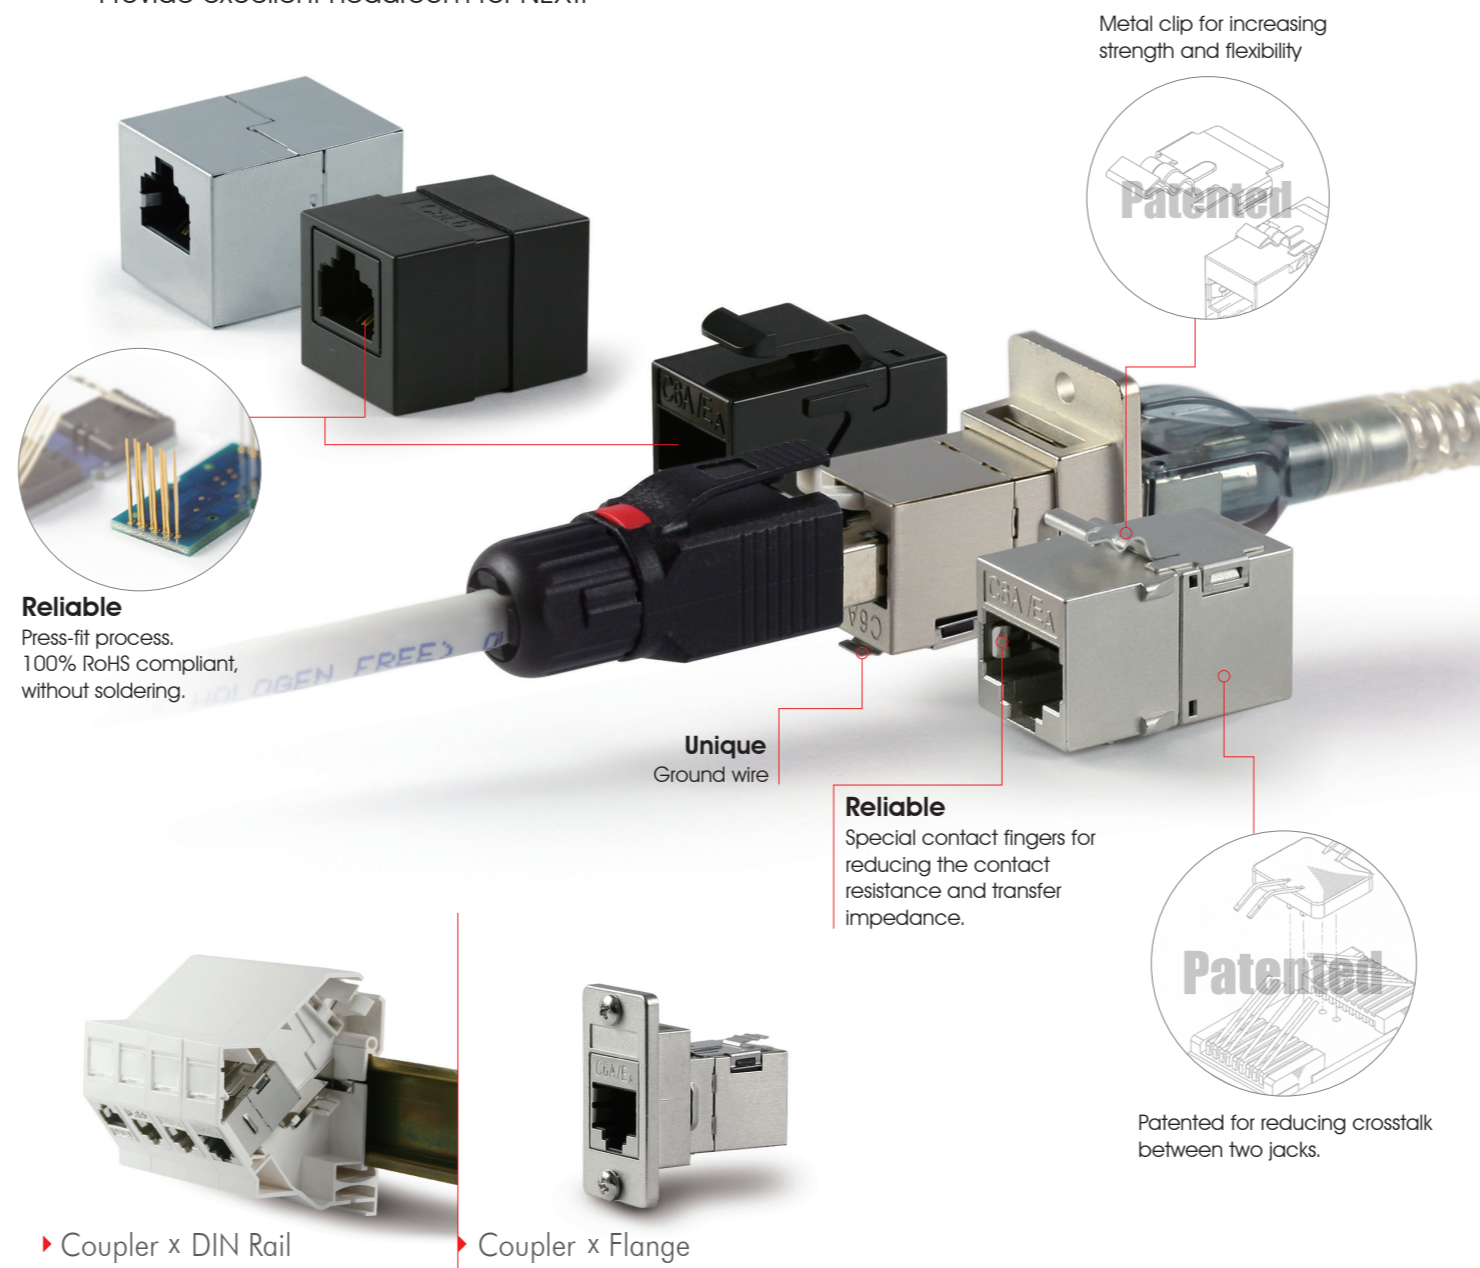

Class E_A / Cat.6A 1U/0.5U Patch Panel
JB246AUC/LA246ASx

▶ LB246ASx

▶ MLB246ASx

▶ MLB246AUx

Class E_A / Cat.6A Coupler
TB6968XX/TB196BXX

- Slim and compact, available for high density patch panel.
- Provide excellent headroom for NEXT.

Cat.6A Connecting Hardware Industrial Field Plug

TA34-BXX

Multiple applications.
Available for harsh environment.

Cat.6A Connecting Hardware 90° Shielded Keystone Jack

TB97A2Sx

Cat.6A Unshielded 180° Keystone Jack

TB916AUx

Cat.6A Modular Plug / Cat.6A Component Patch Cord

TA336A-DS/TA336A-DU

Patented metalized organizer to Cat.6/Cat.6A component performance.

- Highest performance, most stable on the target.
- Geometry for crosstalk reduction.
- Elegant shape with multiple colors.