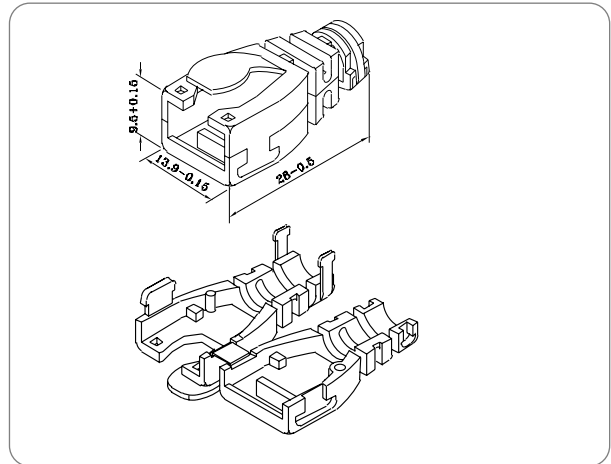

**TA5606/TA5608 Plug cover 6P/8P**

**TA5606 AT Plug Cover (6P Boots)**

**TA5608 AT Plug Cover (8P Boots)**

TA5606

TA5608

**Specification:**

Material: PP (Poly Propylene)  
 Color: Black, Grey, Red, Yellow, Blue, Green, Ivory, White

**Application:**

- Used on both Telebox fully shielded and standard plug versions
- Can be placed on already assembled patch cords
- Easily removed without disassembling existing patch cord
- Color helps to identify network assignments
- Special latch makes it easier to release modular plugs

**Patented:**

US : Des. 376,177 1997/05/13

**Ordering Information:**

TA56	XX	-	XX
	06	: AT Plug Cover for RJ11	BK : Black
	08	: AT Plug Cover for RJ45	BL : Blue
			GN : Green
			GR : Grey
			IV : Ivory
			RD : Red
			WH : White
			YL : Yellow