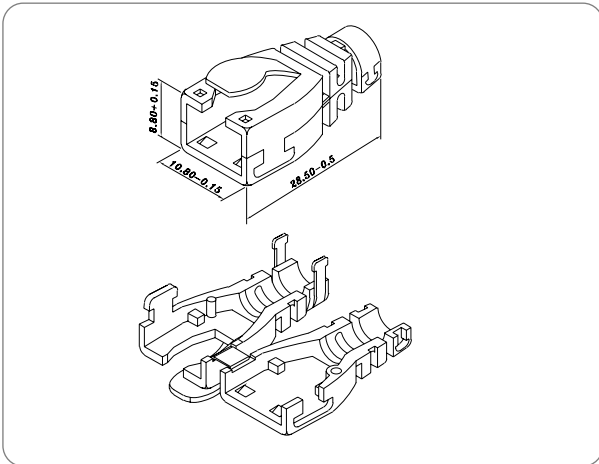

**TA5606/TA5608 Plug cover 6P/8P**

**TA5606 AT Plug Cover (6P Boots)**

**TA5608 AT Plug Cover (8P Boots)**

TA5606

TA5608

**Specification:**

Material: PP (Poly Propylene)  
 Color: Black, Grey, Red, Yellow, Blue, Green, Ivory, White

**Application:**

- Used on both Telebox fully shielded and standard plug versions
- Can be placed on already assembled patch cords
- Easily removed without disassembling existing patch cord
- Color helps to identify network assignments
- Special latch makes it easier to release modular plugs

**Patented:**

US : Des. 376,177 1997/05/13

**Ordering Information:**

TA56	XX	-	XX
	06	: AT Plug Cover for RJ11	BK : Black
	08	: AT Plug Cover for RJ45	BL : Blue
			GN : Green
			GR : Grey
			IV : Ivory
			RD : Red
			WH : White
			YL : Yellow