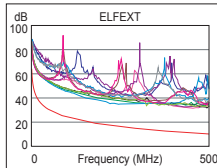

Worst Case Margin		Worst Case Value	
	MAIN	SR	MAIN	SR
PASS				
Worst Pair	45-36	36-45	12-45	12-45
ELFEXT (dB)	16.0	16.0	20.2	19.8
Freq. (MHz)	1.0	1.0	451.0	441.0
Limit (dB)	64.2	64.2	11.1	11.3
Worst Pair	36	36	45	12
PSELFEXT (dB)	16.9	17.0	21.2	21.3
Freq. (MHz)	1.0	1.0	457.0	472.0
Limit (dB)	61.2	61.2	8.0	7.7