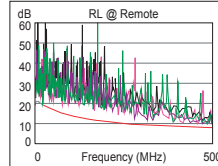

Worst Case Margin		Worst Case Value	
	MAIN	SR	MAIN	SR
PASS				
Worst Pair	45	78	45	78
RL (dB)	1.1*	0.9*	1.1	0.9
Freq. (MHz)	499.0	484.0	499.0	484.0
Limit (dB)	8.0	8.0	8.0	8.0