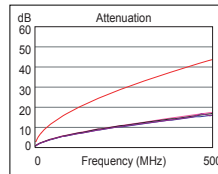

Cat.6A Toolless Keystone Jack

RTA876AUD with shutter

Cable ID: RTA87

Date / Time: 23/08/2006 09:54:37am
Headroom: 4.3 dB (NEXT 12-78)
Test Limit: TIA AugCat 6 PL dr 3.0
Cable Type: Draka(30m)-Cat 6 UTP

Operator: Jeff
Software Version: 1.3100
Limits Version: 1.0200
NVP: 69.0%

Test Summary: PASS

Model: DTX-1800
Main S/N: 8690142
Remote S/N: 8690143
Main Adapter: DTX-PLA001
Remote Adapter: DTX-PLA001

Wire Map (T568B)

PASS

Length (m), Limit 90.0 [Pair 12] 31.6
Prop. Delay (ns), Limit 498 [Pair 36] 159
Delay Skew (ns), Limit 44 [Pair 36] 6
Resistance (ohms) [Pair 36] 4.7

Attenuation Margin (dB) [Pair 36] 26.3
Frequency (MHz) [Pair 36] 500.0
Limit (dB) [Pair 36] 43.8

	Worst Case Margin		Worst Case Value	
	MAIN	SR	MAIN	SR
PASS				
Worst Pair	12-78	12-78	36-45	36-45
NEXT (dB)	5.0	4.3	6.4	6.0
Freq. (MHz)	325.0	325.0	496.0	497.0
Limit (dB)	32.8	32.8	26.8	26.7
Worst Pair	12	12	36	36
PSNEXT (dB)	5.7	5.4	7.7	7.9
Freq. (MHz)	326.0	325.0	500.0	499.0
Limit (dB)	30.2	30.2	23.8	23.8

	Worst Case Margin		Worst Case Value	
	MAIN	SR	MAIN	SR
PASS				
Worst Pair	45-36	36-45	12-45	12-45
ELFEXT (dB)	16.0	16.0	20.2	19.8
Freq. (MHz)	1.0	1.0	451.0	441.0
Limit (dB)	64.2	64.2	11.1	11.3
Worst Pair	36	36	45	12
PSELFEXT (dB)	16.9	17.0	21.2	21.3
Freq. (MHz)	1.0	1.0	457.0	472.0
Limit (dB)	61.2	61.2	8.0	7.7

	Worst Case Margin		Worst Case Value	
	MAIN	SR	MAIN	SR
PASS				
Worst Pair	45	78	45	78
RL (dB)	1.1*	0.9*	1.1	0.9
Freq. (MHz)	499.0	484.0	499.0	484.0
Limit (dB)	8.0	8.0	8.0	8.0

TELEBOX INDUSTRIES CORP.
浩暘工業股份有限公司

4F, No. 306 Tatung Rd, Sec 1, Hsichih-Taipei 22146, Taiwan, R.O.C.
TEL: +886-2-26429337
FAX: +886-2-26425779
http://www.telebox.com