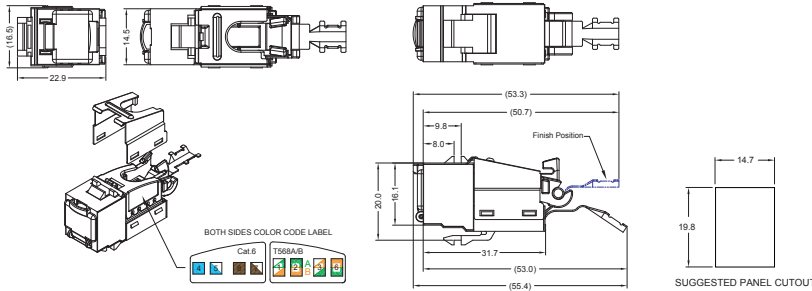

RTA876ASD with shutter

Cable ID: RTA87

Date / Time: 23/08/2006 09:54:37am
Headroom: 4.3 dB (NEXT 12-78)
Test Limit: TIA AugCat 6 PL dr 3.0
Cable Type: Draka(30m)-Cat 6 UTP

Operator: Jeff
Software Version: 1.3100
Limits Version: 1.0200
NVP: 69.0%

Test Summary: PASS

Model: DTX-1800
Main S/N: 8690142
Remote S/N: 8690143
Main Adapter: DTX-PLA001
Remote Adapter: DTX-PLA001

Wire Map (T568B)

PASS

Length (m), Limit 90.0 [Pair 12] 31.6
Prop. Delay (ns), Limit 498 [Pair 36] 159
Delay Skew (ns), Limit 44 [Pair 36] 6
Resistance (ohms) [Pair 36] 4.7

Attenuation Margin (dB) [Pair 36] 26.3
Frequency (MHz) [Pair 36] 500.0
Limit (dB) [Pair 36] 43.8

	Worst Case Margin		Worst Case Value	
	MAIN	SR	MAIN	SR
PASS				
Worst Pair	12-78	12-78	36-45	36-45
NEXT (dB)	5.0	4.3	6.4	6.0
Freq. (MHz)	325.0	325.0	496.0	497.0
Limit (dB)	32.8	32.8	26.8	26.7
Worst Pair	12	12	36	36
PSNEXT (dB)	5.7	5.4	7.7	7.9
Freq. (MHz)	326.0	325.0	500.0	499.0
Limit (dB)	30.2	30.2	23.8	23.8

	Worst Case Margin		Worst Case Value	
	MAIN	SR	MAIN	SR
PASS				
Worst Pair	45-36	36-45	12-45	12-45
ELFEXT (dB)	16.0	16.0	20.2	19.8
Freq. (MHz)	1.0	1.0	451.0	441.0
Limit (dB)	64.2	64.2	11.1	11.3
Worst Pair	36	36	45	12
PSELFEXT (dB)	16.9	17.0	21.2	21.3
Freq. (MHz)	1.0	1.0	457.0	472.0
Limit (dB)	61.2	61.2	8.0	7.7

	Worst Case Margin		Worst Case Value	
	MAIN	SR	MAIN	SR
PASS				
Worst Pair	45	78	45	78
RL (dB)	1.1*	0.9*	1.1	0.9
Freq. (MHz)	499.0	484.0	499.0	484.0
Limit (dB)	8.0	8.0	8.0	8.0