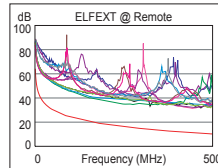

Worst Case Margin		Worst Case Value	
	MAIN	SR	MAIN	SR
PASS				
Worst Pair	45-36	36-45	12-45	12-45
ELFEXT (dB)	16.0	16.0	20.2	19.8
Freq. (MHz)	1.0	1.0	451.0	441.0
Limit (dB)	64.2	64.2	11.1	11.3
Worst Pair	36	36	45	12
PSELFEXT (dB)	16.9	17.0	21.2	21.3
Freq. (MHz)	1.0	1.0	457.0	472.0
Limit (dB)	61.2	61.2	8.0	7.7