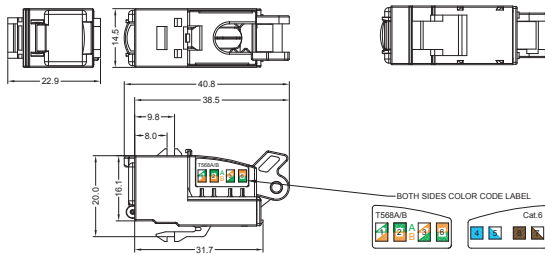

Cat.6A Toolless Keystone Jack

RTA876AUD with shutter