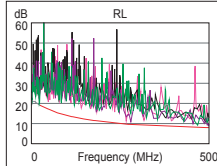

Worst Case Margin		Worst Case Value	
	MAIN	SR	MAIN	SR
PASS				
Worst Pair	45	78	45	78
RL (dB)	1.1*	0.9*	1.1	0.9
Freq. (MHz)	499.0	484.0	499.0	484.0
Limit (dB)	8.0	8.0	8.0	8.0