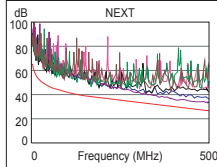

Worst Case Margin		Worst Case Value	
	MAIN	SR	MAIN	SR
PASS				
Worst Pair	12-78	12-78	36-45	36-45
NEXT (dB)	5.0	4.3	6.4	6.0
Freq. (MHz)	325.0	325.0	496.0	497.0
Limit (dB)	32.8	32.8	26.8	26.7
Worst Pair	12	12	36	36
PSNEXT (dB)	5.7	5.4	7.7	7.9
Freq. (MHz)	326.0	325.0	500.0	499.0
Limit (dB)	30.2	30.2	23.8	23.8