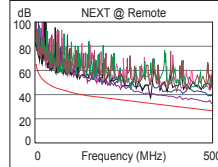

Worst Case Margin		Worst Case Value	
	MAIN	SR	MAIN	SR
PASS				
Worst Pair	12-78	12-78	36-45	36-45
NEXT (dB)	5.0	4.3	6.4	6.0
Freq. (MHz)	325.0	325.0	496.0	497.0
Limit (dB)	32.8	32.8	26.8	26.7
Worst Pair	12	12	36	36
PSNEXT (dB)	5.7	5.4	7.7	7.9
Freq. (MHz)	326.0	325.0	500.0	499.0
Limit (dB)	30.2	30.2	23.8	23.8