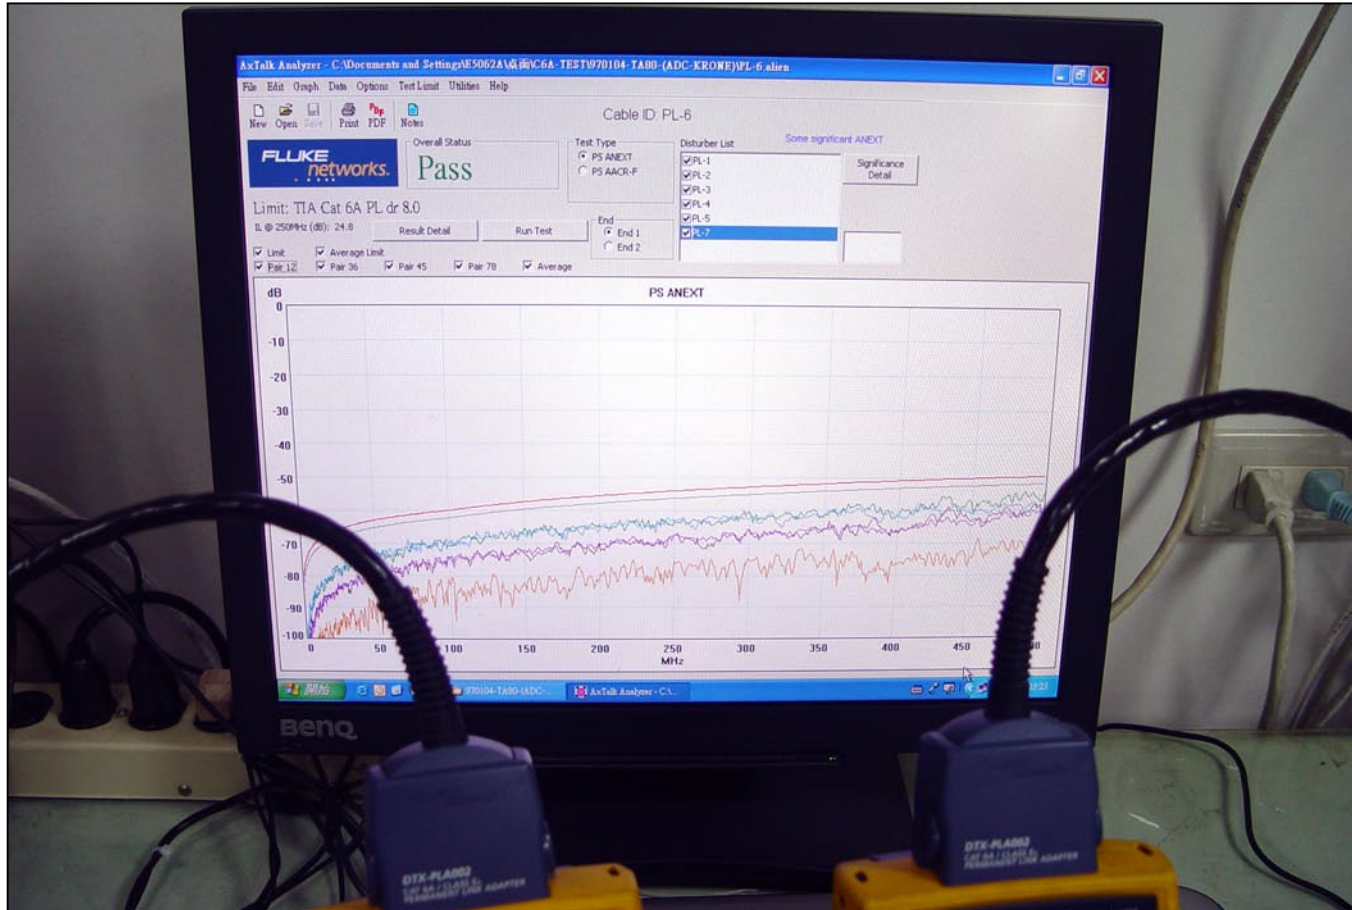

FLUKE DTX1800 for Cat.6 ANEXT in Permanent Link