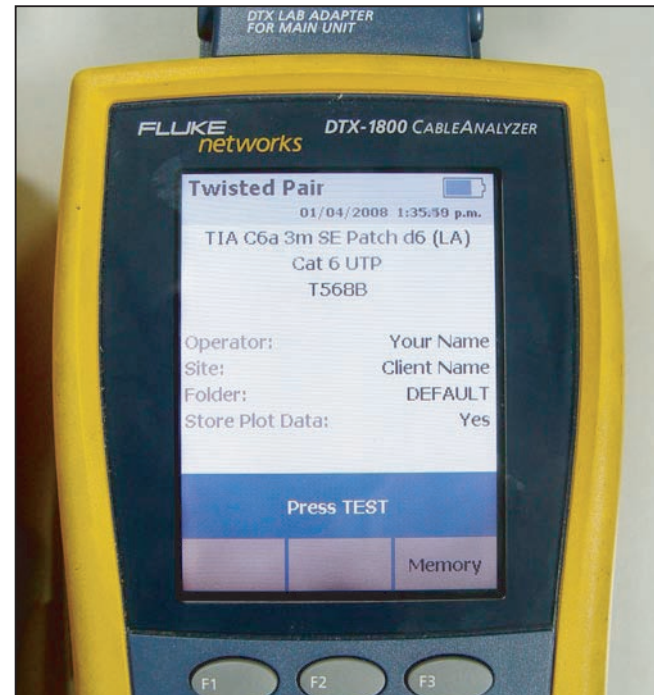

FLUKE DTX1800 for Cat.6 ANEXT in Permanent Link

FLUKE DTX1800 for Cat.6A Cable & Patch Cord Test

FLUKE DTX1800 for Cat.6A Cable & Patch Cord Test

Laboratory Adapter
for Cat.6A Patch Cord

Fluke DTX 1800 &
Laboratory Adapter

FLUKE DTX1800 for Cat.6 ANEXT in Permanent Link

FLUKE DTX1800 for Cat.6 ANEXT in Permanent Link