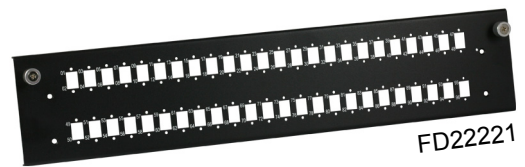

## FD22531 2U 48port for Quad LC connector

Top cover,SECC T=1.2mm black coating  
 Down cover,SECC T=1.5mm black coating  
 Front panel,SECC T=1.5mm black coating  
 Cable bracket,SECC T=1.2mm black coating  
 Right bracket ,SECC T=1.5mm black coating  
 Left bracket ,SECC T=1.5mm black coating  
 Slide ,SECC 20\*15\*246~580

FD22121

FD22221

FD22531