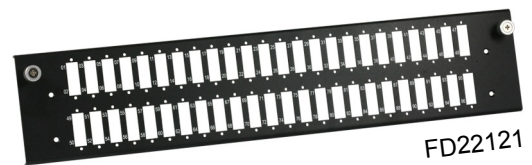

## FD22531 2U 48port for Quad LC connector

Top cover,SECC T=1.2mm black coating  
 Down cover,SECC T=1.5mm black coating  
 Front panel,SECC T=1.5mm black coating  
 Cable bracket,SECC T=1.2mm black coating  
 Right bracket ,SECC T=1.5mm black coating  
 Left bracket ,SECC T=1.5mm black coating  
 Slide ,SECC 20\*15\*246~580

FD22121

FD22221

FD22531