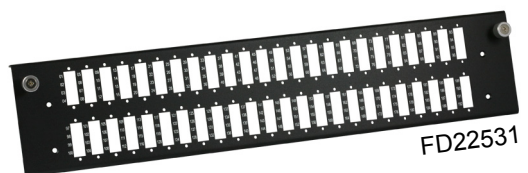

## FD22531 2U 48port for Quad LC connector

Top cover,SECC T=1.2mm black coating  
 Down cover,SECC T=1.5mm black coating  
 Front panel,SECC T=1.5mm black coating  
 Cable bracket,SECC T=1.2mm black coating  
 Right bracket ,SECC T=1.5mm black coating  
 Left bracket ,SECC T=1.5mm black coating  
 Slide ,SECC 20\*15\*246~580

FD22121

FD22221

FD22531