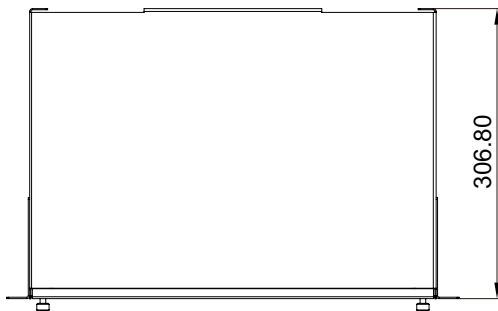

## FD22531 2U 48port for Quad LC connector

Top cover,SECC T=1.2mm black coating  
 Down cover,SECC T=1.5mm black coating  
 Front panel,SECC T=1.5mm black coating  
 Cable bracket,SECC T=1.2mm black coating  
 Right bracket ,SECC T=1.5mm black coating  
 Left bracket ,SECC T=1.5mm black coating  
 Slide ,SECC 20\*15\*246~580