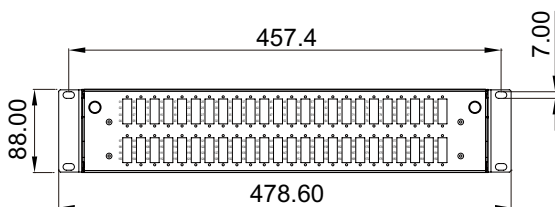

## FD22531 2U 48port for Quad LC connector

Top cover,SECC T=1.2mm black coating  
 Down cover,SECC T=1.5mm black coating  
 Front panel,SECC T=1.5mm black coating  
 Cable bracket,SECC T=1.2mm black coating  
 Right bracket ,SECC T=1.5mm black coating  
 Left bracket ,SECC T=1.5mm black coating  
 Slide ,SECC 20\*15\*246~580